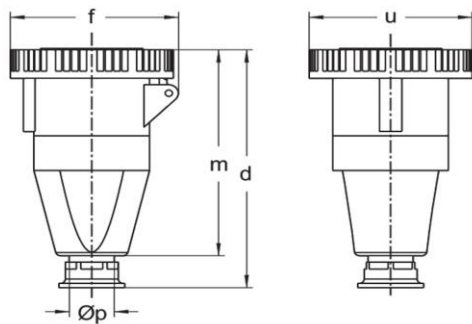

Detailed product description

WALTHER Coupler 63A 3P 230V 6h IP67

made from PA6 material

with screw terminal

with cable gland

Ordering Information

Order unit	Piece
Customs number	85366990
Net weight	0,716 kg
Packing quantity (VPE)	5
Length of the packaging	0,31 m
Width of the packaging	0,255 m
Depth of the packaging	0,15 m
Gross weight(VPE)	3,776 kg

Technical product data

IEC-amperage	63 A
Amperage acc. UL/CSA (for UL-version)	60 A
Number of poles	3
Voltage acc. EN 60309-2	230 V (50+60 Hz) blue
Clock hour position	6 h
Identification colour	Blue
RAL-number	5002
Degree of protection (IP)	IP67
Connection system	Screwed terminal
Angle of plug	Straight
Cable entry	Swivel
Material	Plastic

Dimension sheet

Amp.	16	63			125		
Pole	3	3	4	5	3	4	5
d	136	255	255	255	332	332	332
f	78	117	117	117	130	130	130
m	121	206	206	206	275	275	275
u	72	110	110	110	130	130	130
Øp	7,5 - 14,5	18 - 34,5	18 - 34,5	18 - 34,5	24 - 45	24 - 45	24 - 45