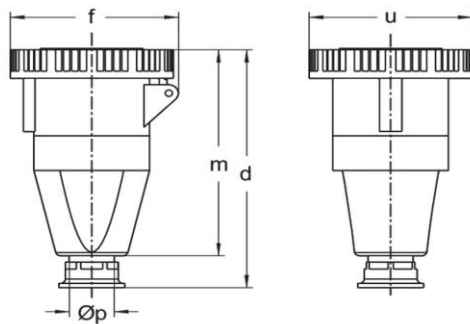

PRODUCT DATA SHEET

Part number 379306

EAN 4015609018055

Manufacturer WALTHER-WERKE

WEEE-Reg.-Number: DE 22131895

Product description

Waterproof coupler 125A 3P 6h with cable gland

Product image

Detailed product description

WALTHER Coupler 125A 3P 230V 6h IP67

made from PA6 material

with screw terminal

and cable gland

Ordering Information

Order unit	Piece
Customs number	85366990
Net weight	1,315 kg
Packing quantity (VPE)	2
Length of the packaging	0,385 m
Width of the packaging	0,19 m
Depth of the packaging	0,18 m
Gross weight(VPE)	2,832 kg

Technical product data

IEC-amperage	125 A
Amperage acc. UL/CSA (for UL-version)	100 A
Number of poles	3
Voltage acc. EN 60309-2	230 V (50+60 Hz) blue
Clock hour position	6 h
Identification colour	Blue
RAL-number	5002
Degree of protection (IP)	IP67
Connection system	Screwed terminal
Angle of plug	Straight
Cable entry	Swivel
Material	Plastic

Dimension sheet

Amp.	16	63			125		
Pole	3	3	4	5	3	4	5
d	136	255	255	255	332	332	332
f	78	117	117	117	130	130	130
m	121	206	206	206	275	275	275
u	72	110	110	110	130	130	130
Øp	7,5 - 14,5	18 - 34,5	18 - 34,5	18 - 34,5	24 - 45	24 - 45	24 - 45