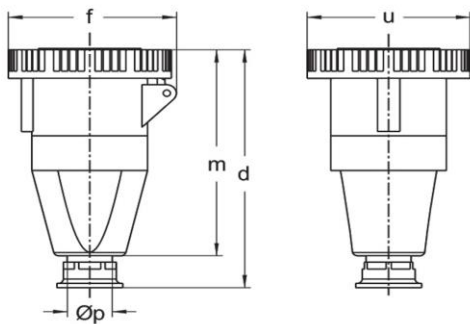

PRODUCT DATA SHEET

Part number 379406

EAN 4015609018109

Manufacturer WALTHER-WERKE

WEEE-Reg.-Number: DE 22131895

Product description

Waterproof coupler 125A 4P 6h with cable gland

Product image

Detailed product description

WALTHER Coupler 125A 4P 400V 6h IP67

made from PA6 material

with screw terminal

and cable gland

Ordering Information

Order unit	Piece
Customs number	85366990
Net weight	1,472 kg
Packing quantity (VPE)	2
Length of the packaging	0,385 m
Width of the packaging	0,19 m
Depth of the packaging	0,18 m
Gross weight(VPE)	3,146 kg

Technical product data

IEC-amperage	125 A
Amperage acc. UL/CSA (for UL-version)	100 A
Number of poles	4
Voltage acc. EN 60309-2	400 V (50+60 Hz) red
Clock hour position	6 h
Identification colour	Red
RAL-number	3000
Degree of protection (IP)	IP67
Connection system	Screwed terminal
Angle of plug	Straight
Cable entry	Swivel
Material	Plastic

Dimension sheet

Amp.	63				125		
Pole	3	3	4	5	3	4	5
d	136	255	255	255	332	332	332
f	78	117	117	117	130	130	130
m	121	206	206	206	275	275	275
u	72	110	110	110	130	130	130
Øp	7,5 - 14,5	18 - 34,5	18 - 34,5	18 - 34,5	24 - 45	24 - 45	24 - 45