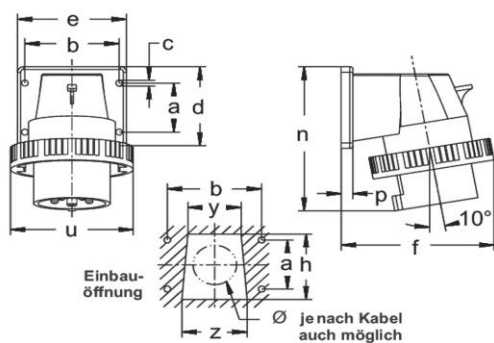

Product image

Detailed product description

WALTHER Panel appliance inlet 16A 3P 230V 6h IP67
 angled
 made from PA6 material
 with screwed flange housing
 flange 52x65
 fixing center 30x55

Ordering Information

| | |
|-------------------------|----------|
| Order unit | Piece |
| Customs number | 85366990 |
| Net weight | 0,144 kg |
| Packing quantity (VPE) | 10 |
| Length of the packaging | 0,31 m |
| Width of the packaging | 0,195 m |
| Depth of the packaging | 0,14 m |
| Gross weight(VPE) | 1,588 kg |

Classification system

| | |
|-----------------------|----------|
| Classification system | ETIM_6.0 |
| ETIM Class | EC001319 |

Technical product data

| | |
|---------------------------------------|-----------------------|
| IEC-amperage | 16 A |
| Amperage acc. UL/CSA (for UL-version) | 20 A |
| Number of poles | 3 |
| Voltage acc. EN 60309-2 | 230 V (50+60 Hz) blue |
| Clock hour position | 6 h |
| Identification colour | Blue |
| RAL-number | 5002 |
| Degree of protection (IP) | IP67 |
| Connection system | Screwed terminal |
| Connection type | Built-up device plug |
| Angle of plug | Angled |
| Material | Plastic |

Dimension sheet

| Amp. | 16 | | | 32 | | | 63 | | |
|------|-----|-----|-----|-----|-----|-----|-----|-----|-----|
| Pole | 3 | 4 | 5 | 3 | 4 | 5 | 3 | 4 | 5 |
| a | 30 | 40 | 40 | 45 | 45 | 45 | 90 | 90 | 90 |
| b | 55 | 68 | 68 | 78 | 78 | 78 | 90 | 90 | 90 |
| c | 5,5 | 5,5 | 5,5 | 5,5 | 5,5 | 5,5 | 6,2 | 6,2 | 6,2 |
| d | 52 | 66 | 66 | 75 | 75 | 75 | 114 | 114 | 114 |
| e | 65 | 80 | 80 | 90 | 90 | 90 | 114 | 114 | 114 |
| f | 81 | 99 | 103 | 111 | 111 | 117 | 129 | 129 | 129 |
| h | 38 | 52 | 52 | 60 | 60 | 60 | 70 | 70 | 70 |
| n | 98 | 111 | 113 | 131 | 131 | 131 | 184 | 184 | 184 |
| p | 9,5 | 9,5 | 9,5 | 9,5 | 9,5 | 9,5 | 6 | 6 | 6 |
| u | 72 | 81 | 88 | 96 | 96 | 103 | 110 | 110 | 110 |
| y | 30 | 38 | 38 | 44 | 44 | 44 | 56 | 56 | 56 |
| z | 36 | 46 | 46 | 54 | 54 | 54 | 65 | 65 | 65 |