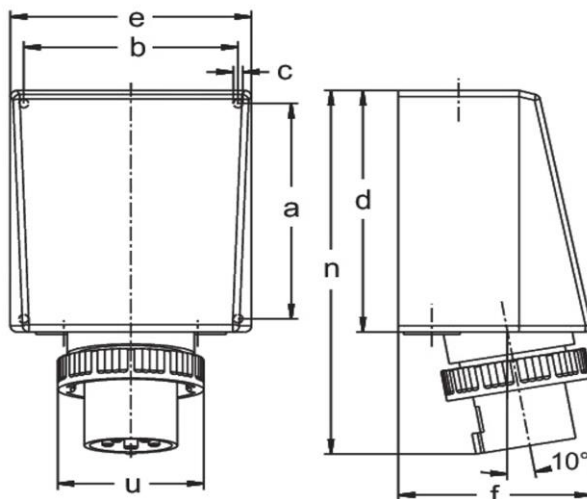

Similar image

Detailed product description

WALTHER wall appliance inlet 125A 5P 400V 6h IP67
 made from PA6 material
 with one M50 and one M20 cable entry at the top
 and two M40 cable entries at the bottom
 without terminal set
 for internal fixing

Ordering Information

Order unit	Piece
Customs number	85366990
Net weight	2,25 kg
Packing quantity (VPE)	1
Length of the packaging	
Width of the packaging	
Depth of the packaging	
Gross weight(VPE)	2,25 kg

Certificates

VDE certification	123030	
EAC certification	BY112.02.01.020 06091	

Classification system

Classification system	ETIM_6.0
ETIM Class	EC001319

Technical product data

IEC-amperage	125 A
Amperage acc. UL/CSA (for UL-version)	100 A
Number of poles	5
Voltage acc. EN 60309-2	400 V (50+60 Hz) red
Clock hour position	6 h
Identification colour	Red
RAL-number	3000
Degree of protection (IP)	IP67
Connection system	Screwed terminal
Connection type	Wall mounted plug
Angle of plug	Angled
Material	Plastic

Dimension sheet

Amp.	125		
Pole	3	4	5
a	240	240	240
b	200	200	200
c	7	7	7
d	263	263	263
e	220	220	220
f	175	175	175
n	390	390	390
u	130	130	130
M1	50/20	50/20	50/20
M2	40	40	40