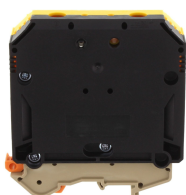

REACH Candidate Substance Note	No
--------------------------------	----

RoHS Conform	yes
--------------	-----

Media

Accessories

##INVERSE##CONTA-CONNECT

Feed-through terminal, Screw connection, Mounting type: Mounting rail TS 35/7.5 and TS 32, Rated cross-section: 95 mm², Width: 25 mm, Colour: Beige

Article number	Article name	GTIN (EAN)	Packaging unit
<u>1122.2</u>	RK 95 BG	4044211018979	10

Feed-through terminal, Screw connection, Mounting type: Mounting rail TS 35/7.5 and TS 32, Rated cross-section: 95 mm², Width: 25 mm, Colour: Black-yellow

Article number	Article name	GTIN (EAN)	Packaging unit
<u>1568.2</u>	RK 95/PE BKYE	4044211047399	10 ST

Feed-through terminal for direct mount, Screw connection, Mounting type: Mounting surface, Rated cross-section: 95 mm², Width: 25 mm, Colour: Beige

Article number	Article name	GTIN (EAN)	Packaging unit
<u>1583.2</u>	RK 95-D BG	4044211047726	10

Ex feed-through terminal ATEX-certified, Screw connection, Mounting type: Mounting rail TS 35/7.5 and TS 32, Rated cross-section: 95 mm², Width: 25 mm, Colour: Beige