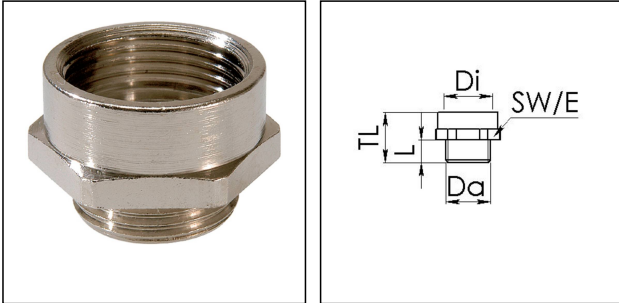

## AMPM 29/40

Adaptor, brass nickel-plated, Pg29 / M40

Products may differ in size, colour and appearance to those shown. If you require further information or customisation, please contact us directly.

|                                 |                     |
|---------------------------------|---------------------|
| <b>Material</b>                 | Brass nickel-plated |
| <b>Temp. range min</b>          | -200 °C             |
| <b>Temp. range max</b>          | 250 °C              |
| <b>Thread type outer</b>        | PG                  |
| <b>Ø outer thread</b>           | 29                  |
| <b>Length screw-in thread L</b> | 8 mm                |
| <b>Thread type inner</b>        | M                   |
| <b>Ø inner thread</b>           | 40                  |
| <b>Lead inner</b>               | 1,5                 |
| <b>Length internal thread</b>   | 10,5 mm             |
| <b>Key width SW</b>             | 43 mm               |
| <b>Collar diameter (E)</b>      | 46 mm               |
| <b>Total length TL</b>          | 21 mm               |
| <b>Surface</b>                  | Nickel-plated       |
| <b>Order no. nickel-plated</b>  | 10063898            |
| <b>Type</b>                     | AMPM 29/40          |
| <b>Packing unit</b>             | 50                  |
| <b>EAN number</b>               | 4007685638982       |
| <b>Tariff number</b>            | 74198090            |
| <b>ETIM-Classification</b>      | EC000938            |