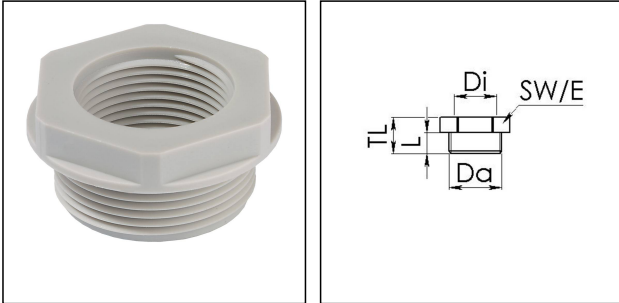

## APM 36/40 LG

Adaptor polyamide, RAL 7035, Pg36 / M40

Products may differ in size, colour and appearance to those shown. If you require further information or customisation, please contact us directly.

<b>Material</b>	Polyamide, fibre reinforced
<b>Temp. range min</b>	-40 °C
<b>Temp. range max</b>	100 °C
<b>Glow wire test</b>	650 °C
<b>Thread type outer</b>	PG
<b>Ø outer thread</b>	36
<b>Length screw-in thread L</b>	14 mm
<b>Thread type inner</b>	M
<b>Ø inner thread</b>	40
<b>Lead inner</b>	1,5
<b>Total length TL</b>	21 mm
<b>Key width SW</b>	53 mm
<b>Collar diameter (E)</b>	59 mm
<b>Form</b>	B
<b>Product Color</b>	RAL 7035
<b>Order no. RAL 7035</b>	10063670
<b>Type</b>	APM 36/40 LG
<b>Packing unit</b>	10
<b>EAN number</b>	4007685636704
<b>Tariff number</b>	39269097
<b>ETIM-Classification</b>	EC000938