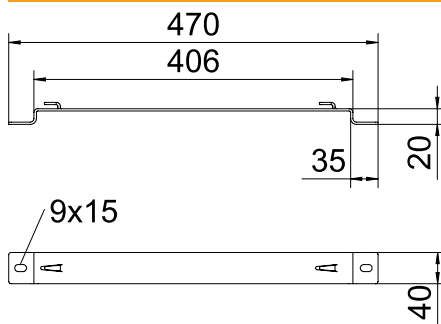

Technical data sheet

Stand-off bracket

Item no. 6015689

Spacer brackets for stand-off of mesh cable trays on the floor or on the wall.

St	Steel
FS	Strip galvanised

Master data

Item no.	6015689
Type	DBLG 20 400 FS
Description 1	Spacer clamp
Description 2	for mesh cable tray
Dimension	B400mm
Material	Steel
Material symbol	St
Surface	Strip galvanised
Surface to DIN	DIN EN 10346
Surface symbol	FS
Smallest sales unit (VG)	20,00 Piece
Weight	46,70 kg/100 pc.

Technical data

Height	20,00 mm
Dimension B	406,00 mm
Dimension L	470,00 mm
Version	Wall/ceiling clamp, trapezoidal profile
Tray fastening	Retaining lug
Suitable for cable tray	<input type="checkbox"/>
Suitable for cable ladder	<input type="checkbox"/>
Suitable for mesh cable tray	<input checked="" type="checkbox"/>

Appr. load:

Technical data sheet

Stand-off bracket

Item no. 6015689

Technical data

Appr. load: