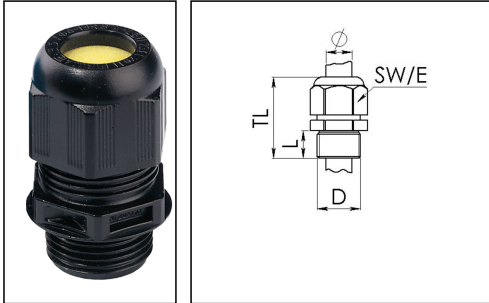

ESKE/1-e 16

Ex-cable gland, polyamide with short thread, RAL 9005, M16

Products may differ in size, colour and appearance to those shown. If you require further information or customisation, please contact us directly.

Material cable gland	Polyamide
Material sealing gasket	EPDM
Temp. range min	-40 °C
Temp. range max	75 °C
Protection class	IP66 / IP68 (5 bar 30 min)
Type of protection	Ex eb, Ex tb
Ex-Certificate	IECEx, ATEX
Glow wire test	750 °C
Thread type	M
Ø Connection thread D	16
Lead	1,5
Length screw-in thread L	9 mm
Ø cable diameter min	4,5 mm
Ø cable diameter max	9 mm
Key width SW	20 mm
Collar diameter (E)	22 mm
Total length TL	31 mm - 37 mm
Install. torques fitting	1,8 N m
Install. torques cap nut	1,3 N m
Equipment	Incl. connection thread gasket
Product Color	RAL 9005
Order no. RAL 9005	10103364
Type	ESKE/1-e 16
Packing unit	50
EAN number	4007685082761