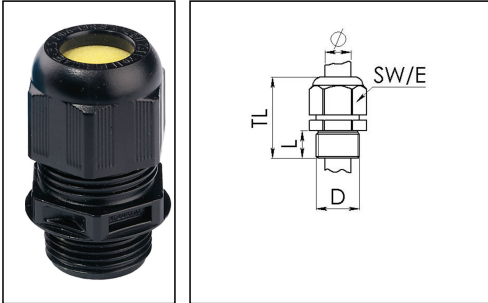

ESKE/1-e 20

Ex-cable gland, polyamide with short thread, RAL 9005, M20

Products may differ in size, colour and appearance to those shown. If you require further information or customisation, please contact us directly.

Material cable gland	Polyamide
Material sealing gasket	EPDM
Temp. range min	-40 °C
Temp. range max	75 °C
Protection class	IP66 / IP68 (5 bar 30 min)
Type of protection	Ex eb, Ex tb
Ex-Certificate	IECEx, ATEX
Glow wire test	750 °C
Thread type	M
Ø Connection thread D	20
Lead	1,5
Length screw-in thread L	10 mm
Ø cable diameter min	7 mm
Ø cable diameter max	13 mm
Key width SW	24 mm
Collar diameter (E)	27 mm
Total length TL	36 mm - 45 mm
Install. torques fitting	2,3 N m
Install. torques cap nut	1,5 N m
Equipment	Incl. connection thread gasket
Product Color	RAL 9005
Order no. RAL 9005	10103365
Type	ESKE/1-e 20
Packing unit	50
EAN number	4007685082792