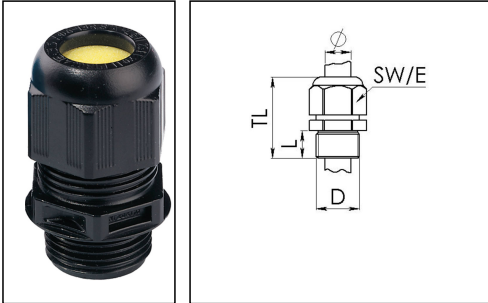

ESKE/1-e 25

Ex-cable gland, polyamide with short thread, RAL 9005, M25

Products may differ in size, colour and appearance to those shown. If you require further information or customisation, please contact us directly.

Material cable gland	Polyamide
Material sealing gasket	EPDM
Temp. range min	-40 °C
Temp. range max	75 °C
Protection class	IP66 / IP68 (5 bar 30 min)
Type of protection	Ex eb, Ex tb
Ex-Certificate	ATEX, IECEx
Glow wire test	750 °C
Thread type	M
Ø Connection thread D	25
Lead	1,5
Length screw-in thread L	10 mm
Ø cable diameter min	10 mm
Ø cable diameter max	17 mm
Key width SW	29 mm
Collar diameter (E)	32 mm
Total length TL	38 mm - 47 mm
Install. torques fitting	3 N m
Install. torques cap nut	2 N m
Equipment	Incl. connection thread gasket
Product Color	RAL 9005
Order no. RAL 9005	10103366
Type	ESKE/1-e 25
Packing unit	50
EAN number	4007685082822