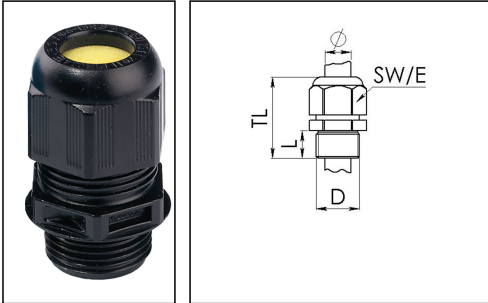

ESKE/1-e 40

Ex-cable gland, polyamide with short thread, RAL 9005, M40

Products may differ in size, colour and appearance to those shown. If you require further information or customisation, please contact us directly.

Material cable gland	Polyamide
Material sealing gasket	EPDM
Temp. range min	-40 °C
Temp. range max	75 °C
Protection class	IP66 / IP68 (5 bar 30 min)
Type of protection	Ex eb, Ex tb
Ex-Certificate	IECEx, ATEX
Glow wire test	750 °C
Thread type	M
Ø Connection thread D	40
Lead	1,5
Length screw-in thread L	12 mm
Ø cable diameter min	17 mm
Ø cable diameter max	28 mm
Key width SW	46 mm
Collar diameter (E)	51 mm
Total length TL	52 mm - 65 mm
Install. torques fitting	11 N m
Install. torques cap nut	10 N m
Equipment	Incl. connection thread gasket
Product Color	RAL 9005
Order no. RAL 9005	10103368
Type	ESKE/1-e 40
Packing unit	10
EAN number	4007685082884