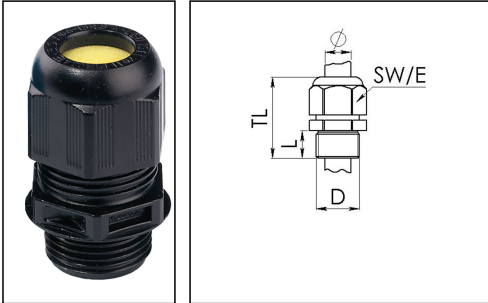

## ESKE/1-e 63

Ex-cable gland, polyamide with short thread, RAL 9005, M63

Products may differ in size, colour and appearance to those shown. If you require further information or customisation, please contact us directly.

Material cable gland	Polyamide
Material sealing gasket	EPDM
Temp. range min	-40 °C
Temp. range max	75 °C
Protection class	IP66 / IP68 (5 bar 30 min)
Type of protection	Ex eb, Ex tb
Ex-Certificate	IECEX, ATEX
Glow wire test	750 °C
Thread type	M
Ø Connection thread D	63
Lead	1,5
Length screw-in thread L	15 mm
Ø cable diameter min	34 mm
Ø cable diameter max	48 mm
Key width SW	68 mm
Collar diameter (E)	75 mm
Total length TL	64 mm - 78 mm
Install. torques fitting	17 N m
Install. torques cap nut	16 N m
Equipment	Incl. connection thread gasket
Product Color	RAL 9005
Order no. RAL 9005	10103370
Type	ESKE/1-e 63
Packing unit	1
EAN number	4007685082945