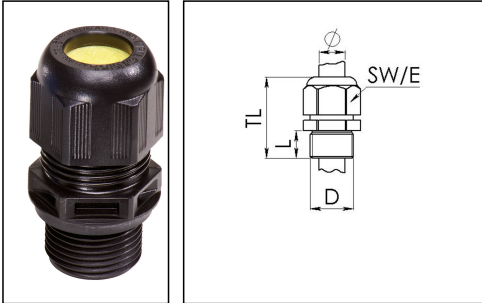

## ESKE/1-L-e 16

Ex-cable gland, polyamide with long thread, RAL 9005, M16

Products may differ in size, colour and appearance to those shown. If you require further information or customisation, please contact us directly.

Material cable gland	Polyamide
Material sealing gasket	EPDM
Temp. range min	-40 °C
Temp. range max	75 °C
Protection class	IP66 / IP68 (5 bar 30 min)
Type of protection	Ex eb, Ex tb
Ex-Certificate	IECEX, ATEX
Glow wire test	750 °C
Thread type	M
Ø Connection thread D	16
Lead	1,5
Length screw-in thread L	15 mm
Ø cable diameter min	4,5 mm
Ø cable diameter max	9 mm
Key width SW	20 mm
Collar diameter (E)	22 mm
Total length TL	37 mm - 43 mm
Install. torques fitting	1,8 N m
Install. torques cap nut	1,3 N m
Equipment	Incl. connection thread gasket
Product Color	RAL 9005
Order no. RAL 9005	10103380
Type	ESKE/1-L-e 16
Packing unit	50
EAN number	4007685083218