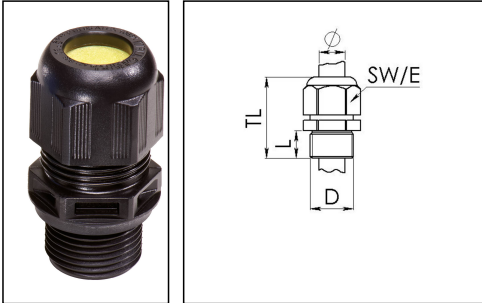

ESKE/1-L-e 20

Ex-cable gland, polyamide with long thread, RAL 9005, M20

Products may differ in size, colour and appearance to those shown. If you require further information or customisation, please contact us directly.

Material cable gland	Polyamide
Material sealing gasket	EPDM
Temp. range min	-40 °C
Temp. range max	75 °C
Protection class	IP66 / IP68 (5 bar 30 min)
Type of protection	Ex eb, Ex tb
Ex-Certificate	IECEX, ATEX
Glow wire test	750 °C
Thread type	M
Ø Connection thread D	20
Lead	1,5
Length screw-in thread L	15 mm
Ø cable diameter min	7 mm
Ø cable diameter max	13 mm
Key width SW	24 mm
Collar diameter (E)	27 mm
Total length TL	41 mm - 48 mm
Install. torques fitting	2,3 N m
Install. torques cap nut	1,5 N m
Equipment	Incl. connection thread gasket
Product Color	RAL 9005
Order no. RAL 9005	10103381
Type	ESKE/1-L-e 20
Packing unit	50
EAN number	4007685083249