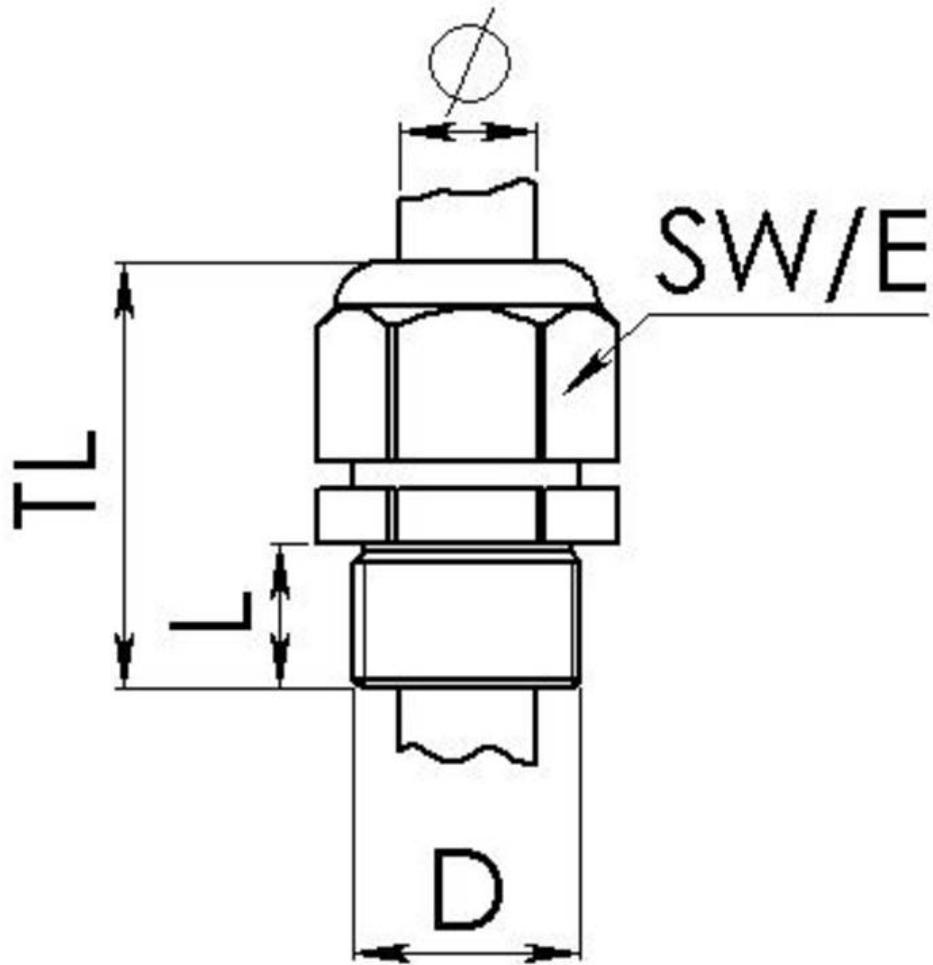

Your Contact:

WISKA Hoppmann GmbH

Kisdorfer Weg 28 · 24568 Kaltenkirchen · Germany

☎ +49-4191-508-0 · 📠 +49-4191-508-209

contact@wiska.de · www.wiska.com