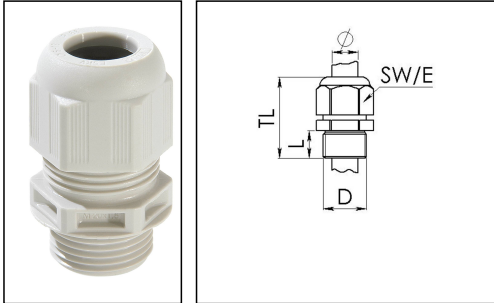

## ESKV 12 LG

Cable gland, polyamide, M12, RAL 7035 with short thread

Products may differ in size, colour and appearance to those shown. If you require further information or customisation, please contact us directly.

<b>Material cable gland</b>	Polyamide
<b>Material sealing gasket</b>	EPDM
<b>Protection class</b>	IP68 (5 bar 30 min), IP69
<b>Temp. range min</b>	-40 °C
<b>Temp. range max</b>	100 °C
<b>Glow wire test</b>	750 °C
<b>Thread type</b>	M
<b>Ø Connection thread D</b>	12
<b>Lead</b>	1,5
<b>Length screw-in thread L</b>	9 mm
<b>Ø cable diameter min</b>	3 mm
<b>Ø cable diameter max</b>	7 mm
<b>Key width SW</b>	16 mm
<b>Collar diameter (E)</b>	18 mm
<b>Total length TL</b>	29 mm - 34 mm
<b>Type of cable anchorage</b>	A
<b>Install. torques fitting</b>	2 N m
<b>Install. torques fitting/EADR</b>	2 N m
<b>Install. torques cap nut</b>	2 N m
<b>Impact category</b>	2
<b>Product Color</b>	RAL 7035
<b>Type</b>	ESKV 12 LG
<b>Order no. RAL 7035</b>	10066410
<b>Packing unit</b>	50
<b>EAN number</b>	4007685664103