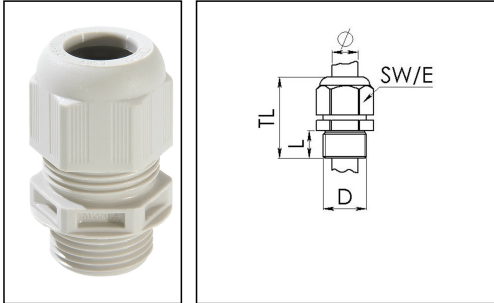

ESKV 20 LG

Cable gland, polyamide, M20, RAL 7035 with short thread

Products may differ in size, colour and appearance to those shown. If you require further information or customisation, please contact us directly.

Material cable gland	Polyamide
Material sealing gasket	EPDM
Protection class	IP69, IP68 (5 bar 30 min)
Temp. range min	-40 °C
Temp. range max	100 °C
Glow wire test	750 °C
Thread type	M
Ø Connection thread D	20
Lead	1,5
Length screw-in thread L	10 mm
Ø cable diameter min	6 mm
Ø cable diameter max	13 mm
Key width SW	24 mm
Collar diameter (E)	27 mm
Total length TL	36 mm - 45 mm
Type of cable anchorage	A
Install. torques fitting	4 N m
Install. torques fitting/EADR	3 N m
Install. torques cap nut	3 N m
Impact category	3
Product Color	RAL 7035
Type	ESKV 20 LG
Order no. RAL 7035	10066412
Packing unit	50
EAN number	4007685664127