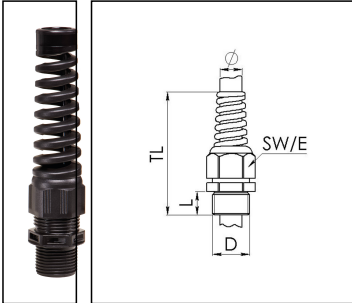

ESKVS-L 20 BK

Cable gland with bend protection, polyamide, M20, RAL 9005

Products may differ in size, colour and appearance to those shown. If you require further information or customisation, please contact us directly.

Material cable gland	Polyamide
Material sealing gasket	EPDM
Protection class	IP69, IP68 (5 bar 30 min)
Temp. range min	-40 °C
Temp. range max	100 °C
Glow wire test	750 °C
Thread type	M
Ø Connection thread D	20
Lead	1,5
Length screw-in thread L	15 mm
Ø cable diameter min	6 mm
Ø cable diameter max	13 mm
Key width SW	24 mm
Collar diameter (E)	27 mm
Total length TL	108 mm - 117 mm
Type of cable anchorage	A
Install. torques fitting	4 N m
Install. torques fitting/EADR	3 N m
Install. torques cap nut	3 N m
Impact category	3
Product Color	RAL 9005
Type	ESKVS-L 20 BK
Order no. RAL 9005	10061217
Packing unit	25
EAN number	4007686285031