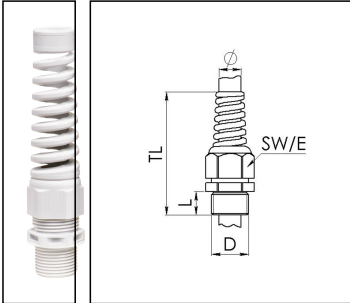

ESKVS-L 20 LG

Cable gland with bend protection, polyamide, M20, RAL 7035

Products may differ in size, colour and appearance to those shown. If you require further information or customisation, please contact us directly.

Material cable gland	Polyamide
Material sealing gasket	EPDM
Protection class	IP69, IP68 (5 bar 30 min)
Temp. range min	-40 °C
Temp. range max	100 °C
Glow wire test	750 °C
Thread type	M
Ø Connection thread D	20
Lead	1,5
Length screw-in thread L	15 mm
Ø cable diameter min	6 mm
Ø cable diameter max	13 mm
Key width SW	24 mm
Collar diameter (E)	27 mm
Total length TL	108 mm - 117 mm
Type of cable anchorage	A
Install. torques fitting	4 N m
Install. torques fitting/EADR	3 N m
Install. torques cap nut	3 N m
Impact category	3
Product Color	RAL 7035
Type	ESKVS-L 20 LG
Order no. RAL 7035	10061212
Packing unit	25
EAN number	4007686285024