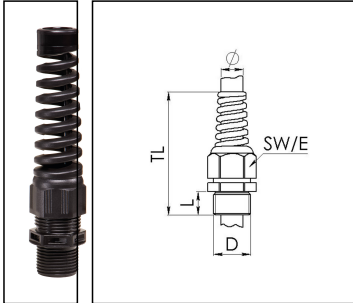

ESKVS-L 25 BK

Cable gland with bend protection, polyamide, M25, RAL 9005

Products may differ in size, colour and appearance to those shown. If you require further information or customisation, please contact us directly.

Material cable gland	Polyamide
Material sealing gasket	EPDM
Protection class	IP68 (5 bar 30 min), IP69
Temp. range min	-40 °C
Temp. range max	100 °C
Glow wire test	750 °C
Thread type	M
Ø Connection thread D	25
Lead	1,5
Length screw-in thread L	15 mm
Ø cable diameter min	9 mm
Ø cable diameter max	17 mm
Key width SW	29 mm
Collar diameter (E)	32 mm
Total length TL	124 mm - 133 mm
Type of cable anchorage	A
Install. torques fitting	10 N m
Install. torques fitting/EADR	4 N m
Install. torques cap nut	4 N m
Impact category	4
Product Color	RAL 9005
Type	ESKVS-L 25 BK
Order no. RAL 9005	10061219
Packing unit	25
EAN number	4007685612197