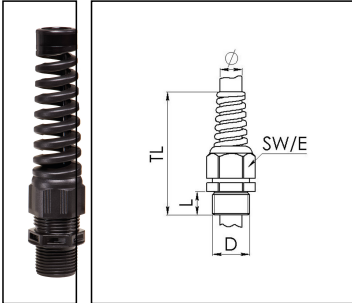

ESKVS-L 32 BK

Cable gland with bend protection, polyamide, M32, RAL 9005

Products may differ in size, colour and appearance to those shown. If you require further information or customisation, please contact us directly.

Material cable gland	Polyamide
Material sealing gasket	EPDM
Protection class	IP68 (5 bar 30 min), IP69
Temp. range min	-40 °C
Temp. range max	100 °C
Glow wire test	750 °C
Thread type	M
Ø Connection thread D	32
Lead	1,5
Length screw-in thread L	15 mm
Ø cable diameter min	13 mm
Ø cable diameter max	21 mm
Key width SW	36 mm
Collar diameter (E)	40 mm
Total length TL	141 mm - 150 mm
Type of cable anchorage	A
Install. torques fitting	15 N m
Install. torques fitting/EADR	4 N m
Install. torques cap nut	4 N m
Impact category	4
Product Color	RAL 9005
Type	ESKVS-L 32 BK
Order no. RAL 9005	10061220
Packing unit	10
EAN number	4007685612203