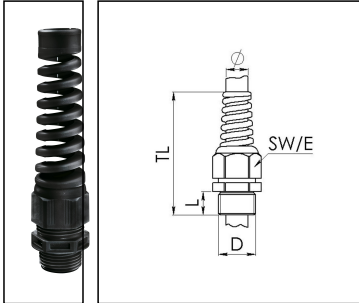

ESKVS 20 BK

Cable gland with bend protection, polyamide, M20, RAL 9005

Products may differ in size, colour and appearance to those shown. If you require further information or customisation, please contact us directly.

Material cable gland	Polyamide
Material sealing gasket	EPDM
Protection class	IP69, IP68 (5 bar 30 min)
Temp. range min	-40 °C
Temp. range max	100 °C
Glow wire test	750 °C
Thread type	M
Ø Connection thread D	20
Lead	1,5
Length screw-in thread L	10 mm
Ø cable diameter min	6 mm
Ø cable diameter max	13 mm
Key width SW	24 mm
Collar diameter (E)	27 mm
Total length TL	103 mm - 112 mm
Type of cable anchorage	A
Install. torques fitting	4 N m
Install. torques fitting/EADR	3 N m
Install. torques cap nut	3 N m
Impact category	3
Product Color	RAL 9005
Type	ESKVS 20 BK
Order no. RAL 9005	10061278
Packing unit	25
EAN number	4007686285017