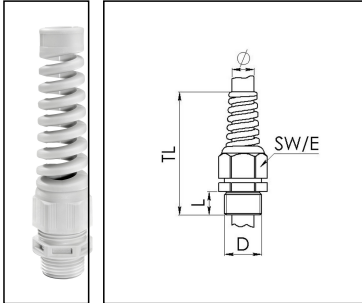

## ESKVS 25 LG

Cable gland with bend protection, polyamide, M25, RAL 7035

Products may differ in size, colour and appearance to those shown. If you require further information or customisation, please contact us directly.

<b>Material cable gland</b>	Polyamide
<b>Material sealing gasket</b>	EPDM
<b>Protection class</b>	IP69, IP68 (5 bar 30 min)
<b>Temp. range min</b>	-40 °C
<b>Temp. range max</b>	100 °C
<b>Glow wire test</b>	750 °C
<b>Thread type</b>	M
<b>Ø Connection thread D</b>	25
<b>Lead</b>	1,5
<b>Length screw-in thread L</b>	10 mm
<b>Ø cable diameter min</b>	9 mm
<b>Ø cable diameter max</b>	17 mm
<b>Key width SW</b>	29 mm
<b>Collar diameter (E)</b>	32 mm
<b>Total length TL</b>	119 mm - 128 mm
<b>Type of cable anchorage</b>	A
<b>Install. torques fitting</b>	10 N m
<b>Install. torques fitting/EADR</b>	4 N m
<b>Install. torques cap nut</b>	4 N m
<b>Impact category</b>	4
<b>Product Color</b>	RAL 7035
<b>Type</b>	ESKVS 25 LG
<b>Order no. RAL 7035</b>	10060760
<b>Packing unit</b>	25
<b>EAN number</b>	4007685607605