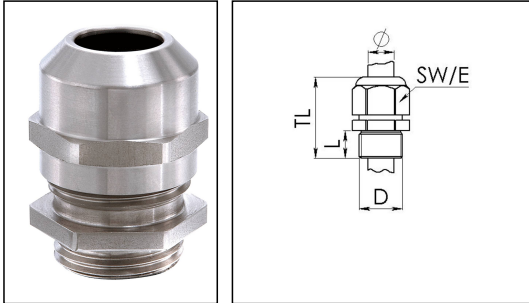

ESSKV-4 32

Cable gland, stainless steel A4, M32

Products may differ in size, colour and appearance to those shown. If you require further information or customisation, please contact us directly.

Material cable gland	Stainless steel A4 (1.4404)
Material clamping cage	Polyamide
Material sealing gasket	EPDM
Temp. range min	-40 °C
Temp. range max	100 °C
Protection class	IP69, IP68 (5 bar 30 min)
Thread type	M
Ø Connection thread D	32
Lead	1,5
Length screw-in thread L	8 mm
Ø cable diameter min	13 mm
Ø cable diameter max	21 mm
Key width SW	36 mm
Collar diameter (E)	40 mm
Total length TL	36 mm - 44 mm
Type of cable anchorage	A
Install. torques fitting	20 N m
Install. torques cap nut	20 N m
Impact category	6
WISKA-Order no.	10069104
Type	ESSKV-4 32
Packing unit	5
Tariff number	73269098
EAN number	4007685691048
ETIM-Classification	EC000441