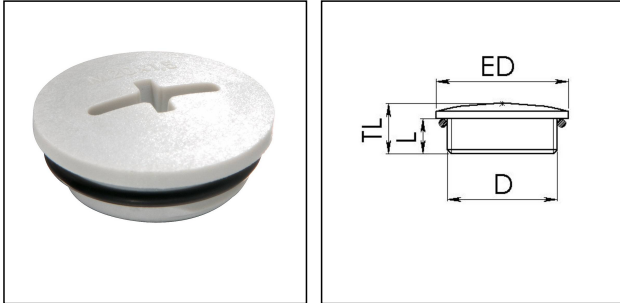

## EVSG-ORD 40 LG

Stop end with mounted O-Ring, polyamide, RAL 7035, M40

Products may differ in size, colour and appearance to those shown. If you require further information or customisation, please contact us directly.

|                                 |                             |
|---------------------------------|-----------------------------|
| <b>Material</b>                 | Polyamide, fibre reinforced |
| <b>Material sealing gasket</b>  | EPDM                        |
| <b>Temp. range min</b>          | -40 °C                      |
| <b>Temp. range max</b>          | 100 °C                      |
| <b>Glow wire test</b>           | 650 °C                      |
| <b>Protection class</b>         | IP66 / IP68 (5 bar 30 min)  |
| <b>Thread type</b>              | M                           |
| <b>Ø Connection thread D</b>    | 40                          |
| <b>Lead</b>                     | 1,5                         |
| <b>Length screw-in thread L</b> | 8 mm                        |
| <b>Total length TL</b>          | 13 mm                       |
| <b>External diameter ED</b>     | 46 mm                       |
| <b>Product Color</b>            | RAL 7035                    |
| <b>Order no. RAL 7035</b>       | 10064639                    |
| <b>Type</b>                     | EVSG-ORD 40 LG              |
| <b>Packing unit</b>             | 50                          |
| <b>EAN number</b>               | 4007685646390               |
| <b>Tariff number</b>            | 39269097                    |
| <b>ETIM-Classification</b>      | EC000032                    |