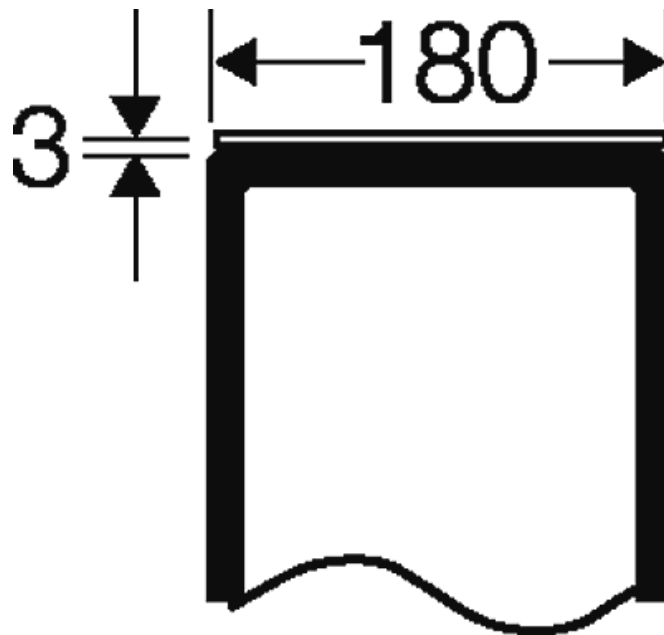

Closing plate

	FP VP 18
<ul style="list-style-type: none">• Closing plate• 180 mm	

- with 2 fixing elements
- without knockouts

weight	0,09 kg
--------	---------

Drawings

Dimension drawing