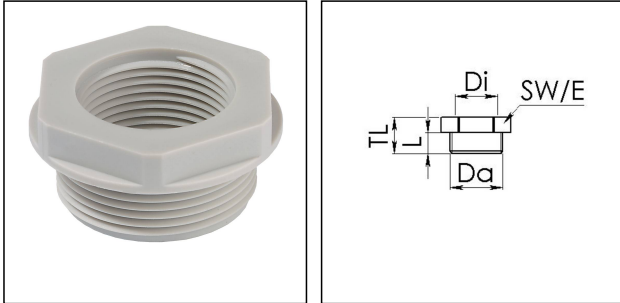

## KRM 25/20 LG

Reduction adaptor, polyamide, RAL 7035, M25 / M20

Products may differ in size, colour and appearance to those shown. If you require further information or customisation, please contact us directly.

<b>Material</b>	Polyamide, fibre reinforced
<b>Temp. range min</b>	-40 °C
<b>Temp. range max</b>	100 °C
<b>Glow wire test</b>	650 °C
<b>Thread type outer</b>	M
<b>Ø outer thread</b>	25
<b>Lead outer</b>	1,5
<b>Length screw-in thread L</b>	10 mm
<b>Thread type inner</b>	M
<b>Ø inner thread</b>	20
<b>Lead inner</b>	1,5
<b>Total length TL</b>	17 mm
<b>Key width SW</b>	29 mm
<b>Collar diameter (E)</b>	32 mm
<b>Product Color</b>	RAL 7035
<b>Order no. RAL 7035</b>	10063582
<b>Type</b>	KRM 25/20 LG
<b>Packing unit</b>	100
<b>EAN number</b>	4007685635820
<b>Tariff number</b>	39269097
<b>ETIM-Classification</b>	EC000938