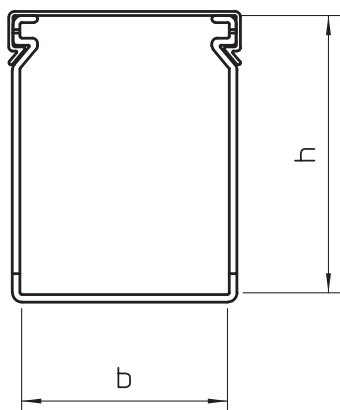

Flushfloor design with predetermined break points

**PVC** Polyvinylchloride

### Master data

Item no.	6178001
Type	LK4 15015
Description 1	Slotted cable trunking system
Dimension	15x15x2000
Colour	Stone grey
RAL number	7030
Material	Polyvinylchloride
Material symbol	PVC
Smallest sales unit (VG)	2 m
Weight	12,00 kg/100 m

### Technical data

Length	2.000,00 mm
Width	15,00 mm
Height	15,00 mm
Trunking height	15,00 mm
lampDimension WxH	15x15 mm
Side wall version	Profile (open)
Fastening type	Base perforation
Flexible	<input type="checkbox"/>
Creepage current-resistant	<input checked="" type="checkbox"/>
With cover	<input checked="" type="checkbox"/>
Halogen-free	<input type="checkbox"/>
Slot spacing	10,00 mm
Slot width	4,00 mm
Self-extinguishing	<input checked="" type="checkbox"/>