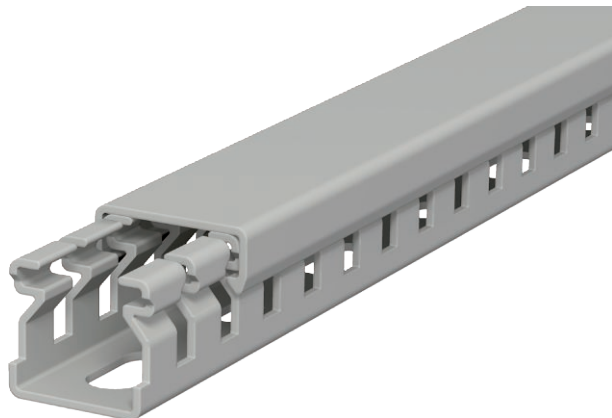

## Wiring duct, type LK4 15015

Item no. 6178001

Wiring trunking including cover and base perforation. The nominal dimension of the system size corresponds to the internal dimension of the trunking. Special lengths on request.

Flushfloor design with predetermined break points

**PVC** Polyvinylchloride

### Master data

Item no.	6178001
Type	LK4 15015
Description 1	Slotted cable trunking system
Dimension	15x15x2000
Colour	Stone grey
RAL number	7030
Material	Polyvinylchloride
Material symbol	PVC
Smallest sales unit (VG)	2 m
Weight	12,00 kg/100 m

### Technical data

Length	2.000,00 mm
Width	15,00 mm
Height	15,00 mm
Trunking height	15,00 mm
lampDimension WxH	15x15 mm
Side wall version	Profile (open)
Fastening type	Base perforation
Flexible	<input type="checkbox"/>
Creepage current-resistant	<input checked="" type="checkbox"/>
With cover	<input checked="" type="checkbox"/>
Halogen-free	<input type="checkbox"/>
Slot spacing	10,00 mm
Slot width	4,00 mm
Self-extinguishing	<input checked="" type="checkbox"/>