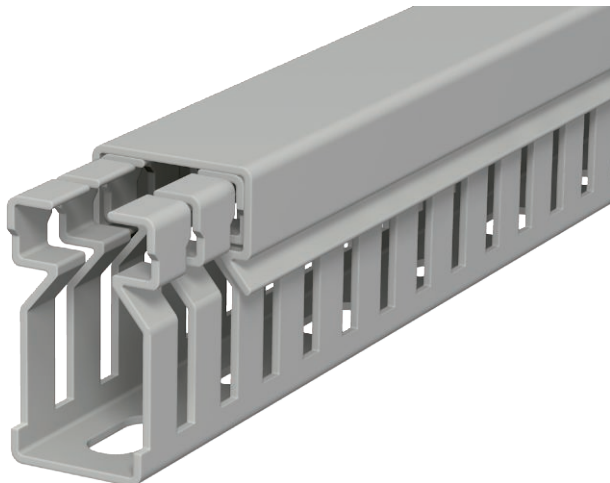

Technical data sheet

Wiring duct, type LK4 30015

Item no. 6178003

Wiring trunking including cover and base perforation. The nominal dimension of the system size corresponds to the internal dimension of the trunking. Special lengths on request.

Flushfloor design with predetermined break points

PVC Polyvinylchloride

Master data

Item no.	6178003
Type	LK4 30015
Description 1	Slotted cable trunking system
Dimension	30x15x2000
Colour	Stone grey
RAL number	7030
Material	Polyvinylchloride
Material symbol	PVC
Smallest sales unit (VG)	2 m
Weight	18,00 kg/100 m

Technical data

Length	2.000,00 mm
Width	15,00 mm
Height	30,00 mm
Trunking height	30,00 mm
lampDimension WxH	15x30 mm
Side wall version	Slotted
Fastening type	Base perforation
Flexible	<input type="checkbox"/>
Creepage current-resistant	<input checked="" type="checkbox"/>
With cover	<input checked="" type="checkbox"/>
Halogen-free	<input type="checkbox"/>
Slot spacing	10,00 mm
Slot width	4,00 mm
Self-extinguishing	<input checked="" type="checkbox"/>