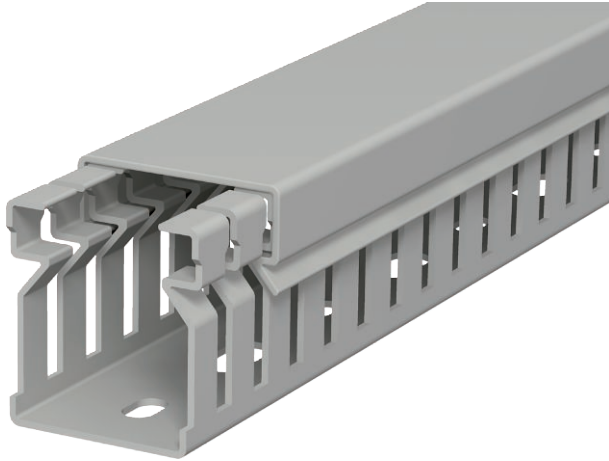

## Wiring duct, type LK4 30025

Item no. 6178005

Wiring trunking including cover and base perforation. The nominal dimension of the system size corresponds to the internal dimension of the trunking. Special lengths on request.

Flushfloor design with predetermined break points

**PVC** Polyvinylchloride

### Master data

Item no.	6178005
Type	LK4 30025
Description 1	Slotted cable trunking system
Dimension	30x25x2000
Colour	Stone grey
RAL number	7030
Material	Polyvinylchloride
Material symbol	PVC
Smallest sales unit (VG)	2 m
Weight	28,00 kg/100 m

### Technical data

Length	2.000,00 mm
Width	25,00 mm
Height	30,00 mm
Trunking height	30,00 mm
lampDimension WxH	25x30 mm
Side wall version	Slotted
Fastening type	Base perforation
Flexible	<input type="checkbox"/>
Creepage current-resistant	<input checked="" type="checkbox"/>
With cover	<input checked="" type="checkbox"/>
Halogen-free	<input type="checkbox"/>
Slot spacing	10,00 mm
Slot width	4,00 mm
Self-extinguishing	<input checked="" type="checkbox"/>