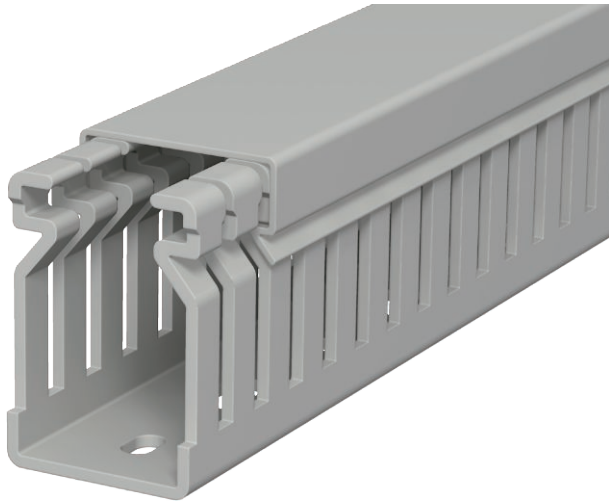

Technical data sheet

Wiring duct, type LK4 40025

Item no. 6178010

Wiring trunking including cover and base perforation. The nominal dimension of the system size corresponds to the internal dimension of the trunking. Special lengths on request.

Flushfloor design with predetermined break points

PVC Polyvinylchloride

Master data

Item no.	6178010
Type	LK4 40025
Description 1	Slotted cable trunking system
Dimension	40x25x2000
Colour	Stone grey
RAL number	7030
Material	Polyvinylchloride
Material symbol	PVC
Smallest sales unit (VG)	2 m
Weight	36,50 kg/100 m

Technical data

Length	2.000,00 mm
Width	25,00 mm
Height	40,00 mm
Trunking height	40,00 mm
lampDimension WxH	25x40 mm
Side wall version	Slotted
Fastening type	Base perforation
Flexible	<input type="checkbox"/>
Creepage current-resistant	<input checked="" type="checkbox"/>
With cover	<input checked="" type="checkbox"/>
Halogen-free	<input type="checkbox"/>
Slot spacing	10,00 mm
Slot width	4,00 mm
Self-extinguishing	<input checked="" type="checkbox"/>