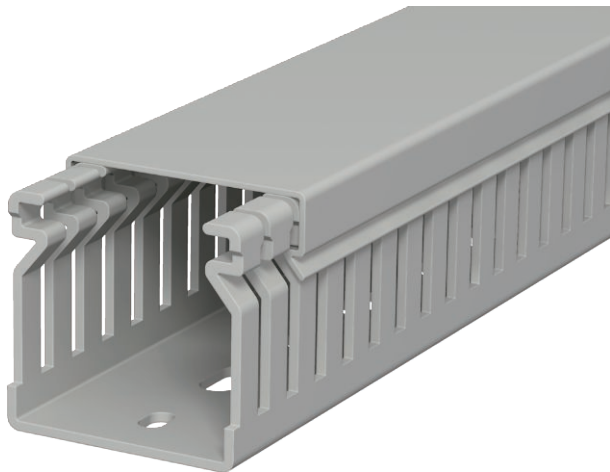

Technical data sheet

Wiring duct, type LK4 40040

Item no. 6178012

Wiring trunking including cover and base perforation. The nominal dimension of the system size corresponds to the internal dimension of the trunking. Special lengths on request.

Flushfloor design with predetermined break points

PVC Polyvinylchloride

Master data

Item no.	6178012
Type	LK4 40040
Description 1	Slotted cable trunking system
Dimension	40x40x2000
Colour	Stone grey
RAL number	7030
Material	Polyvinylchloride
Material symbol	PVC
Smallest sales unit (VG)	2 m
Weight	44,00 kg/100 m

Technical data

Length	2.000,00 mm
Width	40,00 mm
Height	40,00 mm
Trunking height	40,00 mm
lampDimension WxH	40x40 mm
Side wall version	Slotted
Fastening type	Base perforation
Flexible	<input type="checkbox"/>
Creepage current-resistant	<input checked="" type="checkbox"/>
With cover	<input checked="" type="checkbox"/>
Halogen-free	<input type="checkbox"/>
Slot spacing	10,00 mm
Slot width	4,00 mm
Self-extinguishing	<input checked="" type="checkbox"/>