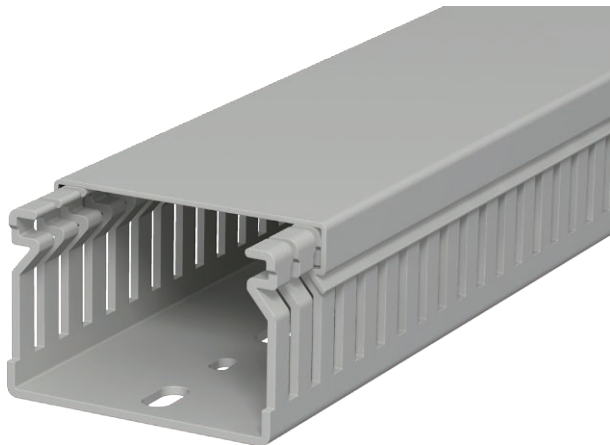

## Wiring duct, type LK4 40060

Item no. 6178014

Wiring trunking including cover and base perforation. The nominal dimension of the system size corresponds to the internal dimension of the trunking. Special lengths on request.

Flushfloor design with predetermined break points

**PVC** Polyvinylchloride

### Master data

Item no.	6178014
Type	LK4 40060
Description 1	Slotted cable trunking system
Dimension	40x60x2000
Colour	Stone grey
RAL number	7030
Material	Polyvinylchloride
Material symbol	PVC
Smallest sales unit (VG)	2 m
Weight	57,00 kg/100 m

### Technical data

Length	2.000,00 mm
Width	60,00 mm
Height	40,00 mm
Trunking height	40,00 mm
lampDimension WxH	60x40 mm
Side wall version	Slotted
Fastening type	Base perforation
Flexible	<input type="checkbox"/>
Creepage current-resistant	<input checked="" type="checkbox"/>
With cover	<input checked="" type="checkbox"/>
Halogen-free	<input type="checkbox"/>
Slot spacing	10,00 mm
Slot width	4,00 mm
Self-extinguishing	<input checked="" type="checkbox"/>