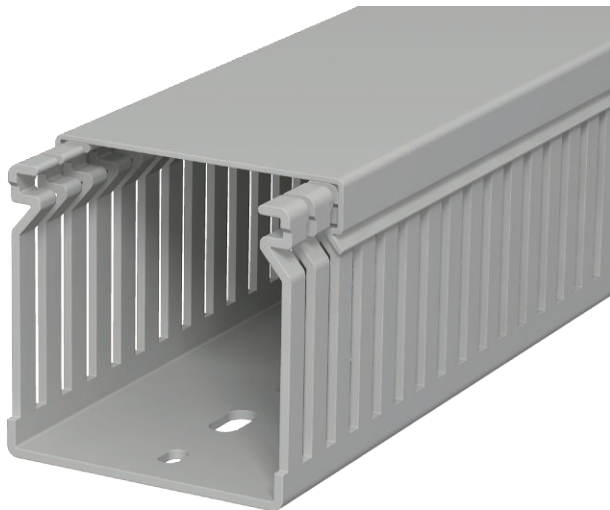

Technical data sheet

Wiring duct, type LK4 60060

Item no. 6178033

Wiring trunking including cover and base perforation. The nominal dimension of the system size corresponds to the internal dimension of the trunking. Special lengths on request.

Flushfloor design with predetermined break points

PVC Polyvinylchloride

Master data

Item no.	6178033
Type	LK4 60060
Description 1	Slotted cable trunking system
Dimension	60x60x2000
Colour	Stone grey
RAL number	7030
Material	Polyvinylchloride
Material symbol	PVC
Smallest sales unit (VG)	2 m
Weight	64,50 kg/100 m

Technical data

Length	2.000,00 mm
Width	60,00 mm
Height	60,00 mm
Trunking height	60,00 mm
lampDimension WxH	60x60 mm
Side wall version	Slotted
Fastening type	Base perforation
Flexible	<input type="checkbox"/>
Creepage current-resistant	<input checked="" type="checkbox"/>
With cover	<input checked="" type="checkbox"/>
Halogen-free	<input type="checkbox"/>
Slot spacing	10,00 mm
Slot width	4,00 mm
Self-extinguishing	<input checked="" type="checkbox"/>