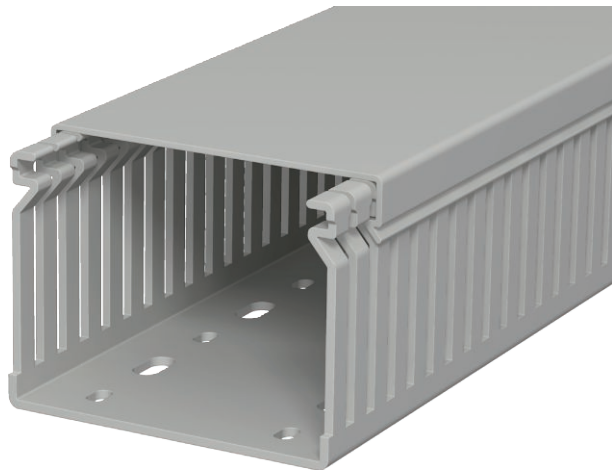

Technical data sheet

Wiring duct, type LK4 60080

Item no. 6178035

Wiring trunking including cover and base perforation. The nominal dimension of the system size corresponds to the internal dimension of the trunking. Special lengths on request.

Flushfloor design with predetermined break points

PVC Polyvinylchloride

Master data

Item no.	6178035
Type	LK4 60080
Description 1	Slotted cable trunking system
Dimension	60x80x2000
Colour	Stone grey
RAL number	7030
Material	Polyvinylchloride
Material symbol	PVC
Smallest sales unit (VG)	2 m
Weight	82,50 kg/100 m

Technical data

Length	2.000,00 mm
Width	80,00 mm
Height	60,00 mm
Trunking height	60,00 mm
lampDimension WxH	80x60 mm
Side wall version	Slotted
Fastening type	Base perforation
Flexible	<input type="checkbox"/>
Creepage current-resistant	<input checked="" type="checkbox"/>
With cover	<input checked="" type="checkbox"/>
Halogen-free	<input type="checkbox"/>
Slot spacing	10,00 mm
Slot width	4,00 mm
Self-extinguishing	<input checked="" type="checkbox"/>