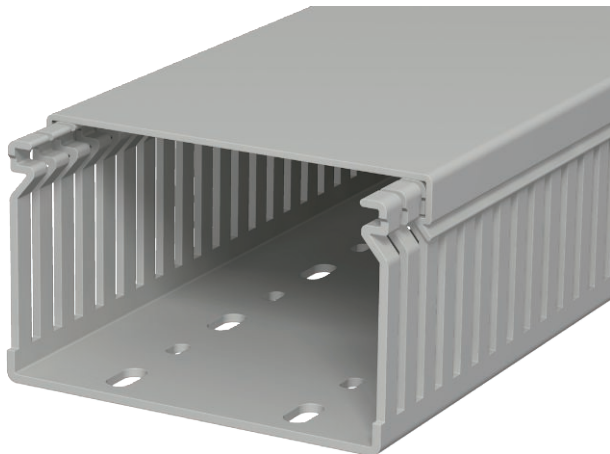

Technical data sheet

Wiring duct, type LK4 60100

Item no. 6178037

Wiring trunking including cover and base perforation. The nominal dimension of the system size corresponds to the internal dimension of the trunking. Special lengths on request.

Flushfloor design with predetermined break points

PVC Polyvinylchloride

Master data

Item no.	6178037
Type	LK4 60100
Description 1	Slotted cable trunking system
Dimension	60x100x2000
Colour	Stone grey
RAL number	7030
Material	Polyvinylchloride
Material symbol	PVC
Smallest sales unit (VG)	2 m
Weight	100,00 kg/100 m

Technical data

Length	2.000,00 mm
Width	100,00 mm
Height	60,00 mm
Trunking height	60,00 mm
lampDimension WxH	100x60 mm
Side wall version	Slotted
Fastening type	Base perforation
Flexible	<input type="checkbox"/>
Creepage current-resistant	<input checked="" type="checkbox"/>
With cover	<input checked="" type="checkbox"/>
Halogen-free	<input type="checkbox"/>
Slot spacing	10,00 mm
Slot width	4,00 mm
Self-extinguishing	<input checked="" type="checkbox"/>