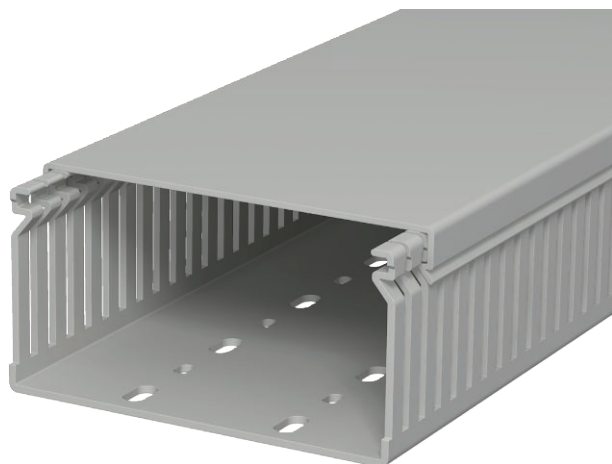

Technical data sheet

Wiring duct, type LK4 60120

Item no. 6178039

Wiring trunking including cover and base perforation. The nominal dimension of the system size corresponds to the internal dimension of the trunking. Special lengths on request.

Flushfloor design with predetermined break points

PVC Polyvinylchloride

Master data

Item no.	6178039
Type	LK4 60120
Description 1	Slotted cable trunking system
Dimension	60x120x2000
Colour	Stone grey
RAL number	7030
Material	Polyvinylchloride
Material symbol	PVC
Smallest sales unit (VG)	2 m
Weight	117,00 kg/100 m

Technical data

Length	2.000,00 mm
Width	120,00 mm
Height	60,00 mm
Trunking height	60,00 mm
lampDimension WxH	120x60 mm
Side wall version	Slotted
Fastening type	Base perforation
Flexible	<input type="checkbox"/>
Creepage current-resistant	<input checked="" type="checkbox"/>
With cover	<input checked="" type="checkbox"/>
Halogen-free	<input type="checkbox"/>
Slot spacing	10,00 mm
Slot width	4,00 mm
Self-extinguishing	<input checked="" type="checkbox"/>