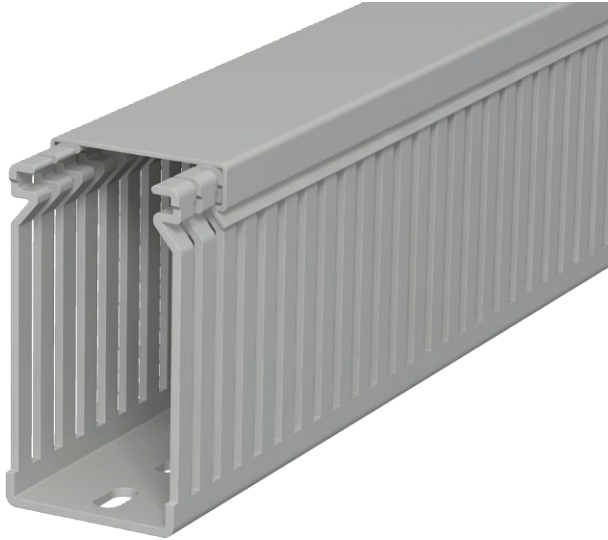

## Wiring duct, type LK4 80040

Item no. 6178052

Wiring trunking including cover and base perforation. The nominal dimension of the system size corresponds to the internal dimension of the trunking. Special lengths on request.

Flushfloor design with predetermined break points

**PVC** Polyvinylchloride

### Master data

Item no.	6178052
Type	LK4 80040
Description 1	Slotted cable trunking system
Dimension	80x40x2000
Colour	Stone grey
RAL number	7030
Material	Polyvinylchloride
Material symbol	PVC
Smallest sales unit (VG)	2 m
Weight	64,50 kg/100 m

### Technical data

Length	2.000,00 mm
Width	40,00 mm
Height	80,00 mm
Trunking height	80,00 mm
lampDimension WxH	40x80 mm
Side wall version	Slotted
Fastening type	Base perforation
Flexible	<input type="checkbox"/>
Creepage current-resistant	<input checked="" type="checkbox"/>
With cover	<input checked="" type="checkbox"/>
Halogen-free	<input type="checkbox"/>
Slot spacing	10,00 mm
Slot width	4,00 mm
Self-extinguishing	<input checked="" type="checkbox"/>