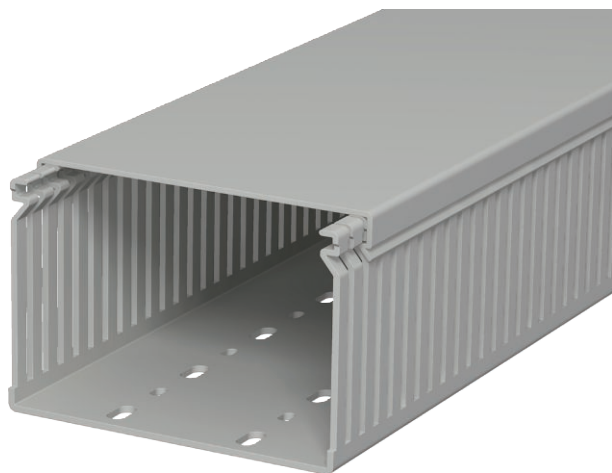

## Wiring duct, type LK4 80120

Item no. 6178061

Wiring trunking including cover and base perforation. The nominal dimension of the system size corresponds to the internal dimension of the trunking. Special lengths on request.

Flushfloor design with predetermined break points

**PVC** Polyvinylchloride

### Master data

Item no.	6178061
Type	LK4 80120
Description 1	Slotted cable trunking system
Dimension	80x120x2000
Colour	Stone grey
RAL number	7030
Material	Polyvinylchloride
Material symbol	PVC
Smallest sales unit (VG)	2 m
Weight	128,50 kg/100 m

### Technical data

Length	2.000,00 mm
Width	120,00 mm
Height	80,00 mm
Trunking height	80,00 mm
lampDimension WxH	120x80 mm
Side wall version	Slotted
Fastening type	Base perforation
Flexible	<input type="checkbox"/>
Creepage current-resistant	<input checked="" type="checkbox"/>
With cover	<input checked="" type="checkbox"/>
Halogen-free	<input type="checkbox"/>
Slot spacing	10,00 mm
Slot width	4,00 mm
Self-extinguishing	<input checked="" type="checkbox"/>