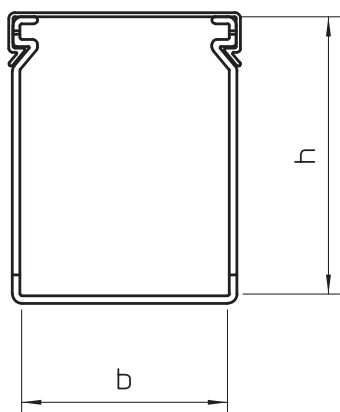

Flushfloor design with predetermined break points

**PVC** Polyvinylchloride

### Master data

Item no.	6178061
Type	LK4 80120
Description 1	Slotted cable trunking system
Dimension	80x120x2000
Colour	Stone grey
RAL number	7030
Material	Polyvinylchloride
Material symbol	PVC
Smallest sales unit (VG)	2 m
Weight	128,50 kg/100 m

### Technical data

Length	2.000,00 mm
Width	120,00 mm
Height	80,00 mm
Trunking height	80,00 mm
lampDimension WxH	120x80 mm
Side wall version	Slotted
Fastening type	Base perforation
Flexible	<input type="checkbox"/>
Creepage current-resistant	<input checked="" type="checkbox"/>
With cover	<input checked="" type="checkbox"/>
Halogen-free	<input type="checkbox"/>
Slot spacing	10,00 mm
Slot width	4,00 mm
Self-extinguishing	<input checked="" type="checkbox"/>