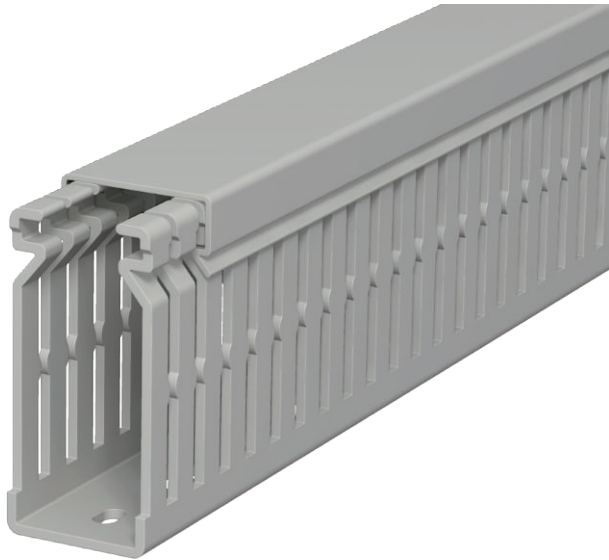

## Wiring duct, type LK4/N 60025

Item no. 6178203

Wiring trunking including cover and base perforation, tapering in the side slots stops the cables from falling out. The nominal dimension of the system size corresponds to the internal dimension of the trunking. Special lengths on request.

Flushfloor design with predetermined break points

**PVC** Polyvinylchloride

### Master data

Item no.	6178203
Type	LK4 N 60025
Description 1	Slotted cable trunking system
Dimension	60x25x2000
Colour	Stone grey
RAL number	7030
Material	Polyvinylchloride
Material symbol	PVC
Smallest sales unit (VG)	2 m
Weight	48,50 kg/100 m

### Technical data

Length	2.000,00 mm
Width	25,00 mm
Height	60,00 mm
Trunking height	60,00 mm
lampDimension WxH	25x60 mm
Side wall version	Slotted
Fastening type	Base perforation
Flexible	<input type="checkbox"/>
Creepage current-resistant	<input checked="" type="checkbox"/>
With cover	<input checked="" type="checkbox"/>
Halogen-free	<input type="checkbox"/>
Slot spacing	12,50 mm
Slot width	5,00 mm
Self-extinguishing	<input checked="" type="checkbox"/>