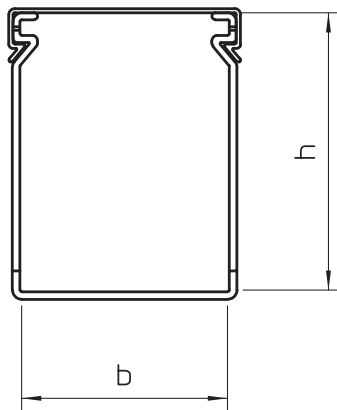

## Wiring duct, type LK4/N 60025

Item no. 6178203

Wiring trunking including cover and base perforation, tapering in the side slots stops the cables from falling out. The nominal dimension of the system size corresponds to the internal dimension of the trunking. Special lengths on request.

Flushfloor design with predetermined break points

**PVC** Polyvinylchloride

### Master data

Item no.	6178203
Type	LK4 N 60025
Description 1	Slotted cable trunking system
Dimension	60x25x2000
Colour	Stone grey
RAL number	7030
Material	Polyvinylchloride
Material symbol	PVC
Smallest sales unit (VG)	2 m
Weight	48,50 kg/100 m

### Technical data

Length	2.000,00 mm
Width	25,00 mm
Height	60,00 mm
Trunking height	60,00 mm
lampDimension WxH	25x60 mm
Side wall version	Slotted
Fastening type	Base perforation
Flexible	<input type="checkbox"/>
Creepage current-resistant	<input checked="" type="checkbox"/>
With cover	<input checked="" type="checkbox"/>
Halogen-free	<input type="checkbox"/>
Slot spacing	12,50 mm
Slot width	5,00 mm
Self-extinguishing	<input checked="" type="checkbox"/>