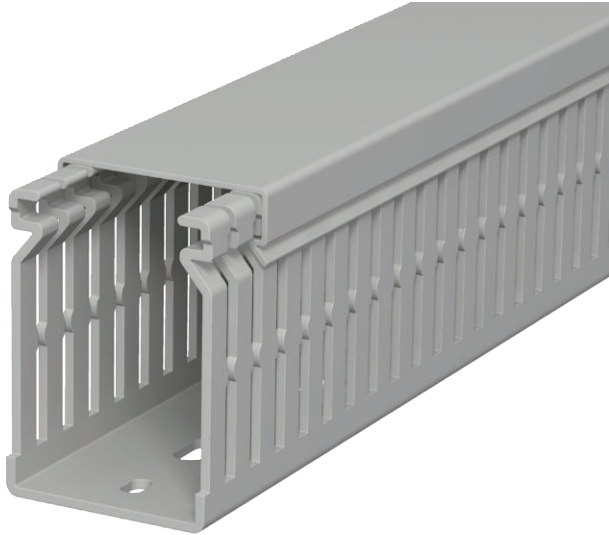

Technical data sheet

Wiring duct, type LK4/N 60040

Item no. 6178205

Wiring trunking including cover and base perforation, tapering in the side slots stops the cables from falling out. The nominal dimension of the system size corresponds to the internal dimension of the trunking. Special lengths on request.

Flushfloor design with predetermined break points

PVC Polyvinylchloride

Master data

Item no.	6178205
Type	LK4 N 60040
Description 1	Slotted cable trunking system
Dimension	60x40x2000
Colour	Stone grey
RAL number	7030
Material	Polyvinylchloride
Material symbol	PVC
Smallest sales unit (VG)	2 m
Weight	56,00 kg/100 m

Technical data

Length	2.000,00 mm
Width	40,00 mm
Height	60,00 mm
Trunking height	60,00 mm
lampDimension WxH	40x60 mm
Side wall version	Slotted
Fastening type	Base perforation
Flexible	<input type="checkbox"/>
Creepage current-resistant	<input checked="" type="checkbox"/>
With cover	<input checked="" type="checkbox"/>
Halogen-free	<input type="checkbox"/>
Slot spacing	12,50 mm
Slot width	5,00 mm
Self-extinguishing	<input checked="" type="checkbox"/>