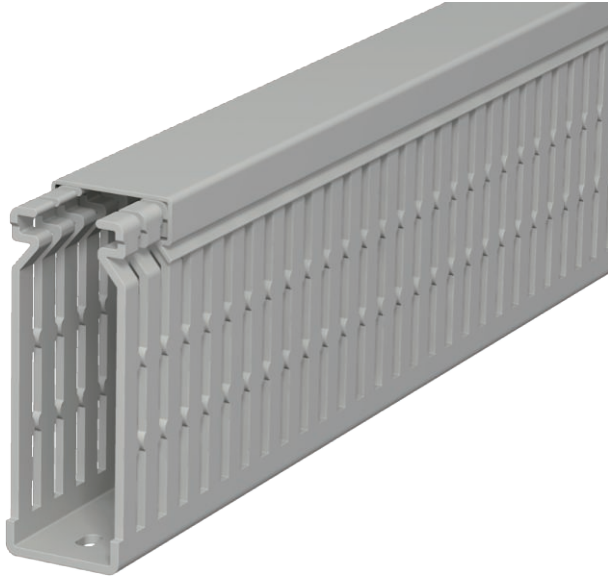

Technical data sheet

Wiring duct, type LK4/N 80025

Item no. 6178225

Wiring trunking including cover and base perforation, tapering in the side slots stops the cables from falling out. The nominal dimension of the system size corresponds to the internal dimension of the trunking. Special lengths on request.

Flushfloor design with predetermined break points

PVC Polyvinylchloride

Master data

Item no.	6178225
Type	LK4 N 80025
Description 1	Slotted cable trunking system
Dimension	80x25x2000
Colour	Stone grey
RAL number	7030
Material	Polyvinylchloride
Material symbol	PVC
Smallest sales unit (VG)	2 m
Weight	65,00 kg/100 m

Technical data

Length	2.000,00 mm
Width	25,00 mm
Height	80,00 mm
Trunking height	80,00 mm
lampDimension WxH	25x80 mm
Side wall version	Slotted
Fastening type	Base perforation
Flexible	<input type="checkbox"/>
Creepage current-resistant	<input checked="" type="checkbox"/>
With cover	<input checked="" type="checkbox"/>
Halogen-free	<input type="checkbox"/>
Slot spacing	12,50 mm
Slot width	5,00 mm
Self-extinguishing	<input checked="" type="checkbox"/>