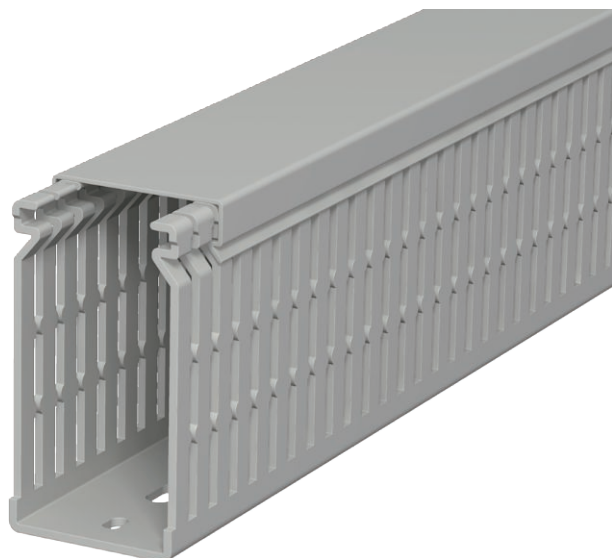

Technical data sheet

Wiring duct, type LK4/N 80040

Item no. 6178227

Wiring trunking including cover and base perforation, tapering in the side slots stops the cables from falling out. The nominal dimension of the system size corresponds to the internal dimension of the trunking. Special lengths on request.

Flushfloor design with predetermined break points

PVC Polyvinylchloride

Master data

Item no.	6178227
Type	LK4 N 80040
Description 1	Slotted cable trunking system
Dimension	80x40x2000
Colour	Stone grey
RAL number	7030
Material	Polyvinylchloride
Material symbol	PVC
Smallest sales unit (VG)	2 m
Weight	73,50 kg/100 m

Technical data

Length	2.000,00 mm
Width	40,00 mm
Height	80,00 mm
Trunking height	80,00 mm
lampDimension WxH	40x80 mm
Side wall version	Slotted
Fastening type	Base perforation
Flexible	<input type="checkbox"/>
Creepage current-resistant	<input checked="" type="checkbox"/>
With cover	<input checked="" type="checkbox"/>
Halogen-free	<input type="checkbox"/>
Slot spacing	12,50 mm
Slot width	5,00 mm
Self-extinguishing	<input checked="" type="checkbox"/>