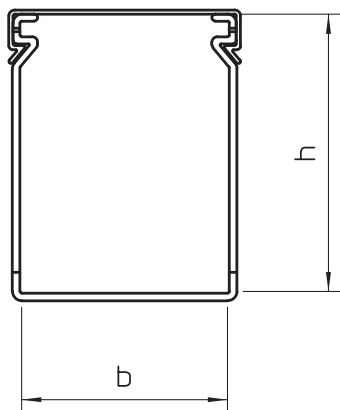

Technical data sheet

Wiring duct, type LK4/N 80040

Item no. 6178227

Wiring trunking including cover and base perforation, tapering in the side slots stops the cables from falling out. The nominal dimension of the system size corresponds to the internal dimension of the trunking. Special lengths on request.

Flushfloor design with predetermined break points

PVC Polyvinylchloride

Master data

Item no.	6178227
Type	LK4 N 80040
Description 1	Slotted cable trunking system
Dimension	80x40x2000
Colour	Stone grey
RAL number	7030
Material	Polyvinylchloride
Material symbol	PVC
Smallest sales unit (VG)	2 m
Weight	73,50 kg/100 m

Technical data

Length	2.000,00 mm
Width	40,00 mm
Height	80,00 mm
Trunking height	80,00 mm
lampDimension WxH	40x80 mm
Side wall version	Slotted
Fastening type	Base perforation
Flexible	<input type="checkbox"/>
Creepage current-resistant	<input checked="" type="checkbox"/>
With cover	<input checked="" type="checkbox"/>
Halogen-free	<input type="checkbox"/>
Slot spacing	12,50 mm
Slot width	5,00 mm
Self-extinguishing	<input checked="" type="checkbox"/>