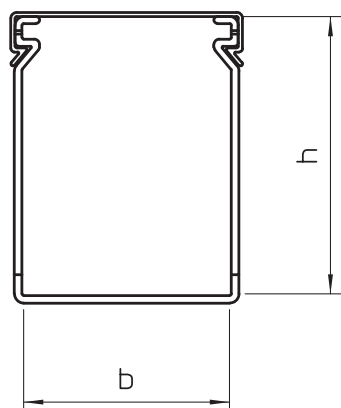

Technical data sheet

Wiring duct, type LK4/N 80120

Item no. 6178236

Wiring trunking including cover and base perforation, tapering in the side slots stops the cables from falling out. The nominal dimension of the system size corresponds to the internal dimension of the trunking. Special lengths on request.

Flushfloor design with predetermined break points

PVC Polyvinylchloride

Master data

Item no.	6178236
Type	LK4 N 80120
Description 1	Slotted cable trunking system
Dimension	80x120x2000
Colour	Stone grey
RAL number	7030
Material	Polyvinylchloride
Material symbol	PVC
Smallest sales unit (VG)	2 m
Weight	133,50 kg/100 m

Technical data

Length	2.000,00 mm
Width	120,00 mm
Height	80,00 mm
Trunking height	80,00 mm
lampDimension WxH	120x80 mm
Side wall version	Slotted
Fastening type	Base perforation
Flexible	<input type="checkbox"/>
Creepage current-resistant	<input checked="" type="checkbox"/>
With cover	<input checked="" type="checkbox"/>
Halogen-free	<input type="checkbox"/>
Slot spacing	12,50 mm
Slot width	5,00 mm
Self-extinguishing	<input checked="" type="checkbox"/>