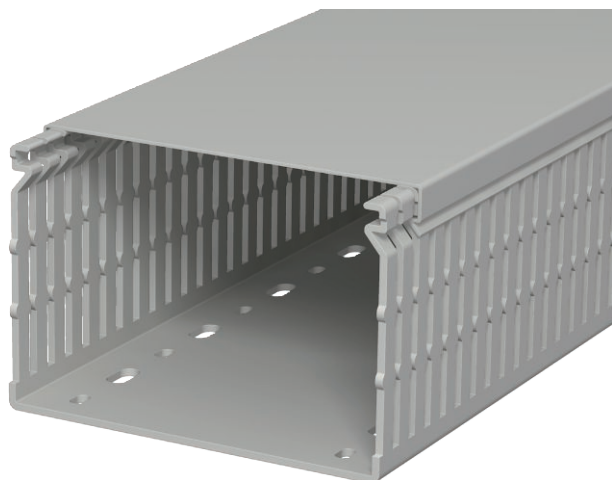

Technical data sheet

Wiring duct, type LK4/N 80120

Item no. 6178236

Wiring trunking including cover and base perforation, tapering in the side slots stops the cables from falling out. The nominal dimension of the system size corresponds to the internal dimension of the trunking. Special lengths on request.

Flushfloor design with predetermined break points

PVC Polyvinylchloride

Master data

Item no.	6178236
Type	LK4 N 80120
Description 1	Slotted cable trunking system
Dimension	80x120x2000
Colour	Stone grey
RAL number	7030
Material	Polyvinylchloride
Material symbol	PVC
Smallest sales unit (VG)	2 m
Weight	133,50 kg/100 m

Technical data

Length	2.000,00 mm
Width	120,00 mm
Height	80,00 mm
Trunking height	80,00 mm
lampDimension WxH	120x80 mm
Side wall version	Slotted
Fastening type	Base perforation
Flexible	<input type="checkbox"/>
Creepage current-resistant	<input checked="" type="checkbox"/>
With cover	<input checked="" type="checkbox"/>
Halogen-free	<input type="checkbox"/>
Slot spacing	12,50 mm
Slot width	5,00 mm
Self-extinguishing	<input checked="" type="checkbox"/>