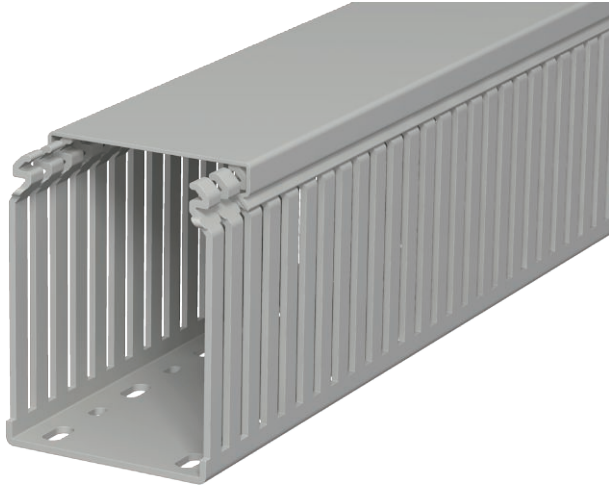

## Wiring duct, type LKV 10075

Item no. 6178338

Wiring trunking to DIN EN 50085-2-3 including cover and base perforation. Special lengths on request.

Flushfloor design with predetermined break points

**PVC** Polyvinylchloride

### Master data

Item no.	6178338
Type	LKV 10075
Description 1	Slotted cable trunking system
Dimension	100x75x2000
Colour	Stone grey
RAL number	7030
Material	Polyvinylchloride
Material symbol	PVC
Smallest sales unit (VG)	16 m
Weight	96,00 kg/100 m

### Technical data

Length	2.000,00 mm
Width	75,00 mm
Height	100,00 mm
Trunking height	100,00 mm
lampDimension WxH	75x100 mm
Side wall version	Slotted
Fastening type	Base perforation
Flexible	<input type="checkbox"/>
With cover	<input checked="" type="checkbox"/>
Halogen-free	<input type="checkbox"/>
Slot spacing	12,50 mm
Slot width	5,00 mm
Self-extinguishing	<input checked="" type="checkbox"/>