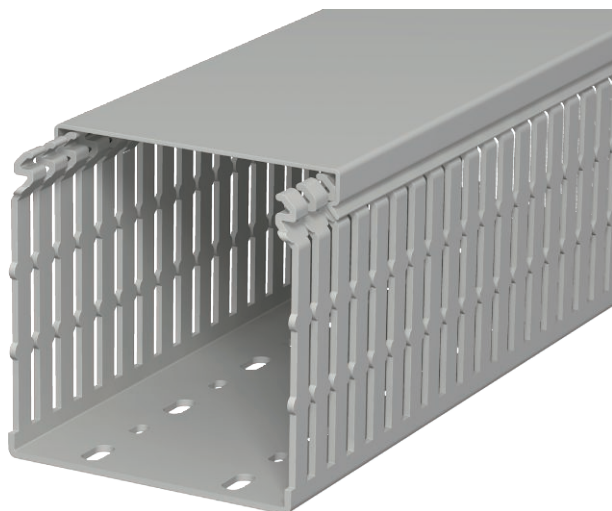

## Wiring duct, type LKV N 100100

Item no. 6178441

Wiring trunking to DIN EN 50085-2-3 including cover and base perforation, tapering in the side slots stops the cables from falling out.

Flushfloor design with predetermined break points

**PVC** Polyvinylchloride

### Master data

Item no.	6178441
Type	LKV N 100100
Description 1	Slotted cable trunking system
Dimension	100x100x2000
Colour	Stone grey
RAL number	7030
Material	Polyvinylchloride
Material symbol	PVC
Smallest sales unit (VG)	8 m
Weight	122,50 kg/100 m

### Technical data

Length	2.000,00 mm
Width	100,00 mm
Height	100,00 mm
Trunking height	100,00 mm
lampDimension WxH	100x100 mm
Side wall version	Slotted
Fastening type	Base perforation
Flexible	<input type="checkbox"/>
With cover	<input checked="" type="checkbox"/>
Halogen-free	<input type="checkbox"/>
Slot spacing	12,50 mm
Slot width	5,00 mm
Self-extinguishing	<input checked="" type="checkbox"/>