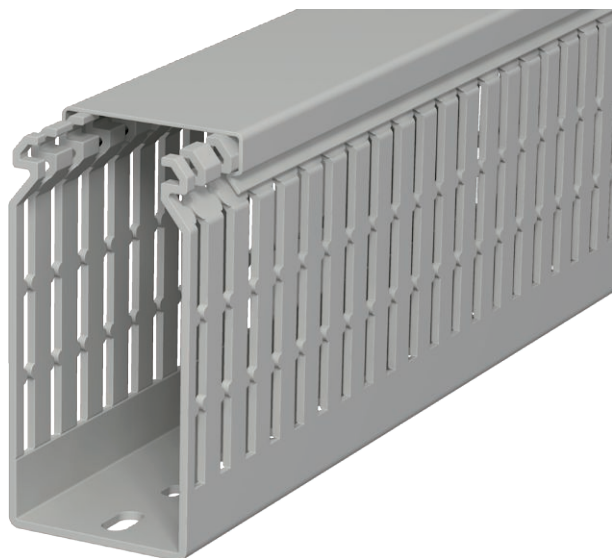

## Wiring duct, type LKV N 10050

Item no. 6178437

Wiring trunking to DIN EN 50085-2-3 including cover and base perforation, tapering in the side slots stops the cables from falling out.

Flushfloor design with predetermined break points

**PVC** Polyvinylchloride

### Master data

Item no.	6178437
Type	LKV N 10050
Description 1	Slotted cable trunking system
Dimension	100x50x2000
Colour	Stone grey
RAL number	7030
Material	Polyvinylchloride
Material symbol	PVC
Smallest sales unit (VG)	24 m
Weight	83,00 kg/100 m

### Technical data

Length	2.000,00 mm
Width	50,00 mm
Height	100,00 mm
Trunking height	100,00 mm
lampDimension WxH	50x100 mm
Side wall version	Slotted
Fastening type	Base perforation
Flexible	<input type="checkbox"/>
With cover	<input checked="" type="checkbox"/>
Halogen-free	<input type="checkbox"/>
Slot spacing	12,50 mm
Slot width	5,00 mm
Self-extinguishing	<input checked="" type="checkbox"/>