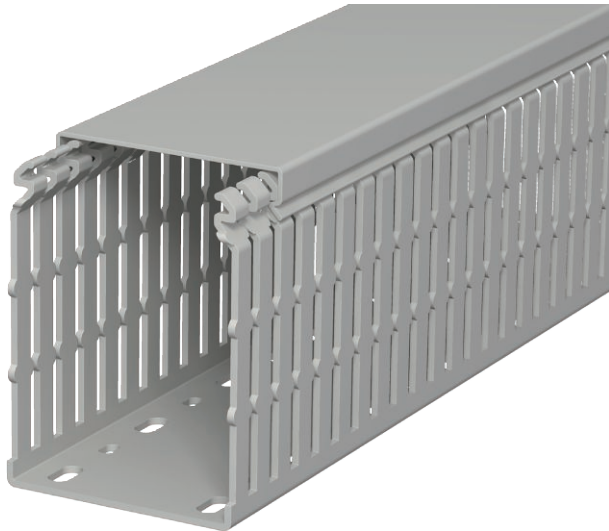

## Wiring duct, type LKV N 10075

Item no. 6178439

Wiring trunking to DIN EN 50085-2-3 including cover and base perforation, tapering in the side slots stops the cables from falling out.

Flushfloor design with predetermined break points

**PVC** Polyvinylchloride

### Master data

Item no.	6178439
Type	LKV N 10075
Description 1	Slotted cable trunking system
Dimension	100x75x2000
Colour	Stone grey
RAL number	7030
Material	Polyvinylchloride
Material symbol	PVC
Smallest sales unit (VG)	16 m
Weight	102,00 kg/100 m

### Technical data

Length	2.000,00 mm
Width	75,00 mm
Height	100,00 mm
Trunking height	100,00 mm
lampDimension WxH	75x100 mm
Side wall version	Slotted
Fastening type	Base perforation
Flexible	<input type="checkbox"/>
With cover	<input checked="" type="checkbox"/>
Halogen-free	<input type="checkbox"/>
Slot spacing	12,50 mm
Slot width	5,00 mm
Self-extinguishing	<input checked="" type="checkbox"/>