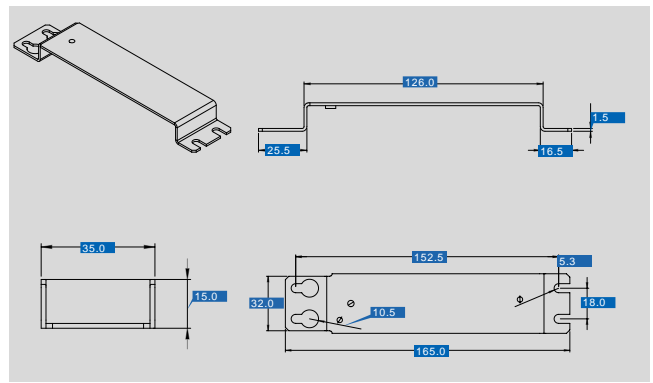

Wall fastening PV-WB2

PV-WB2

Type	PV-WB2
Order numbers	
Order Number	PV-WB2

Electrical data

Type	PV-WB2
Measures and weights	
Dimension (W x H x D)	165 x 15 x 32 mm

Mechanical data

Subject to change.